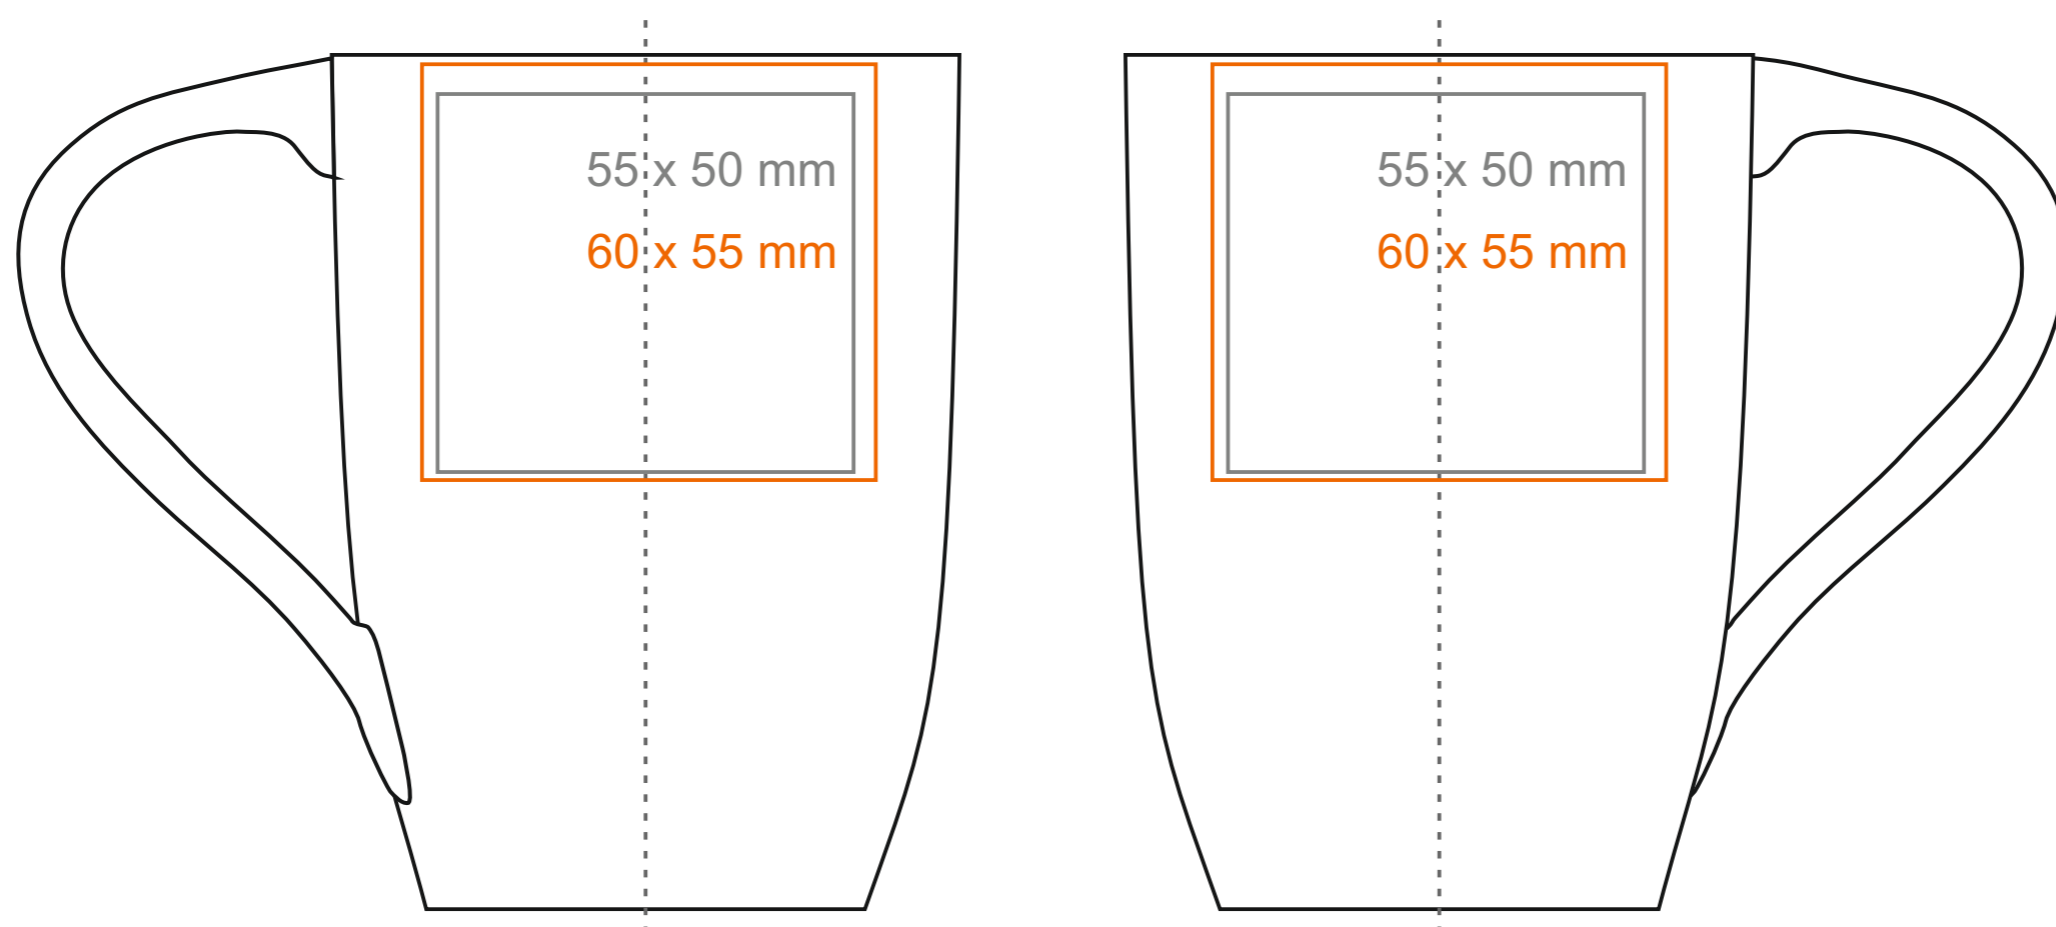

M_495 Vision

330 ml / h: 113 mm / Ø 83 mm

Imprint on the handle

- 50 x 10 mm

Imprint on the inside

- 50 x 20 mm

Imprint on the bottom outside

- Ø 30 mm

M_495 Vision

200 ml / h: 74 mm / Ø 86 mm

Imprint on the handle

- 50 x 8 mm

Imprint on the inside

- 50 x 15 mm

Imprint on the bottom inside

- Ø 30 mm

Imprint on the bottom outside

- Ø 30 mm

*In the case of projects for transfer print running outside of the standard print area, please contact our sales department.

[How to prepare print material](#)

meaning