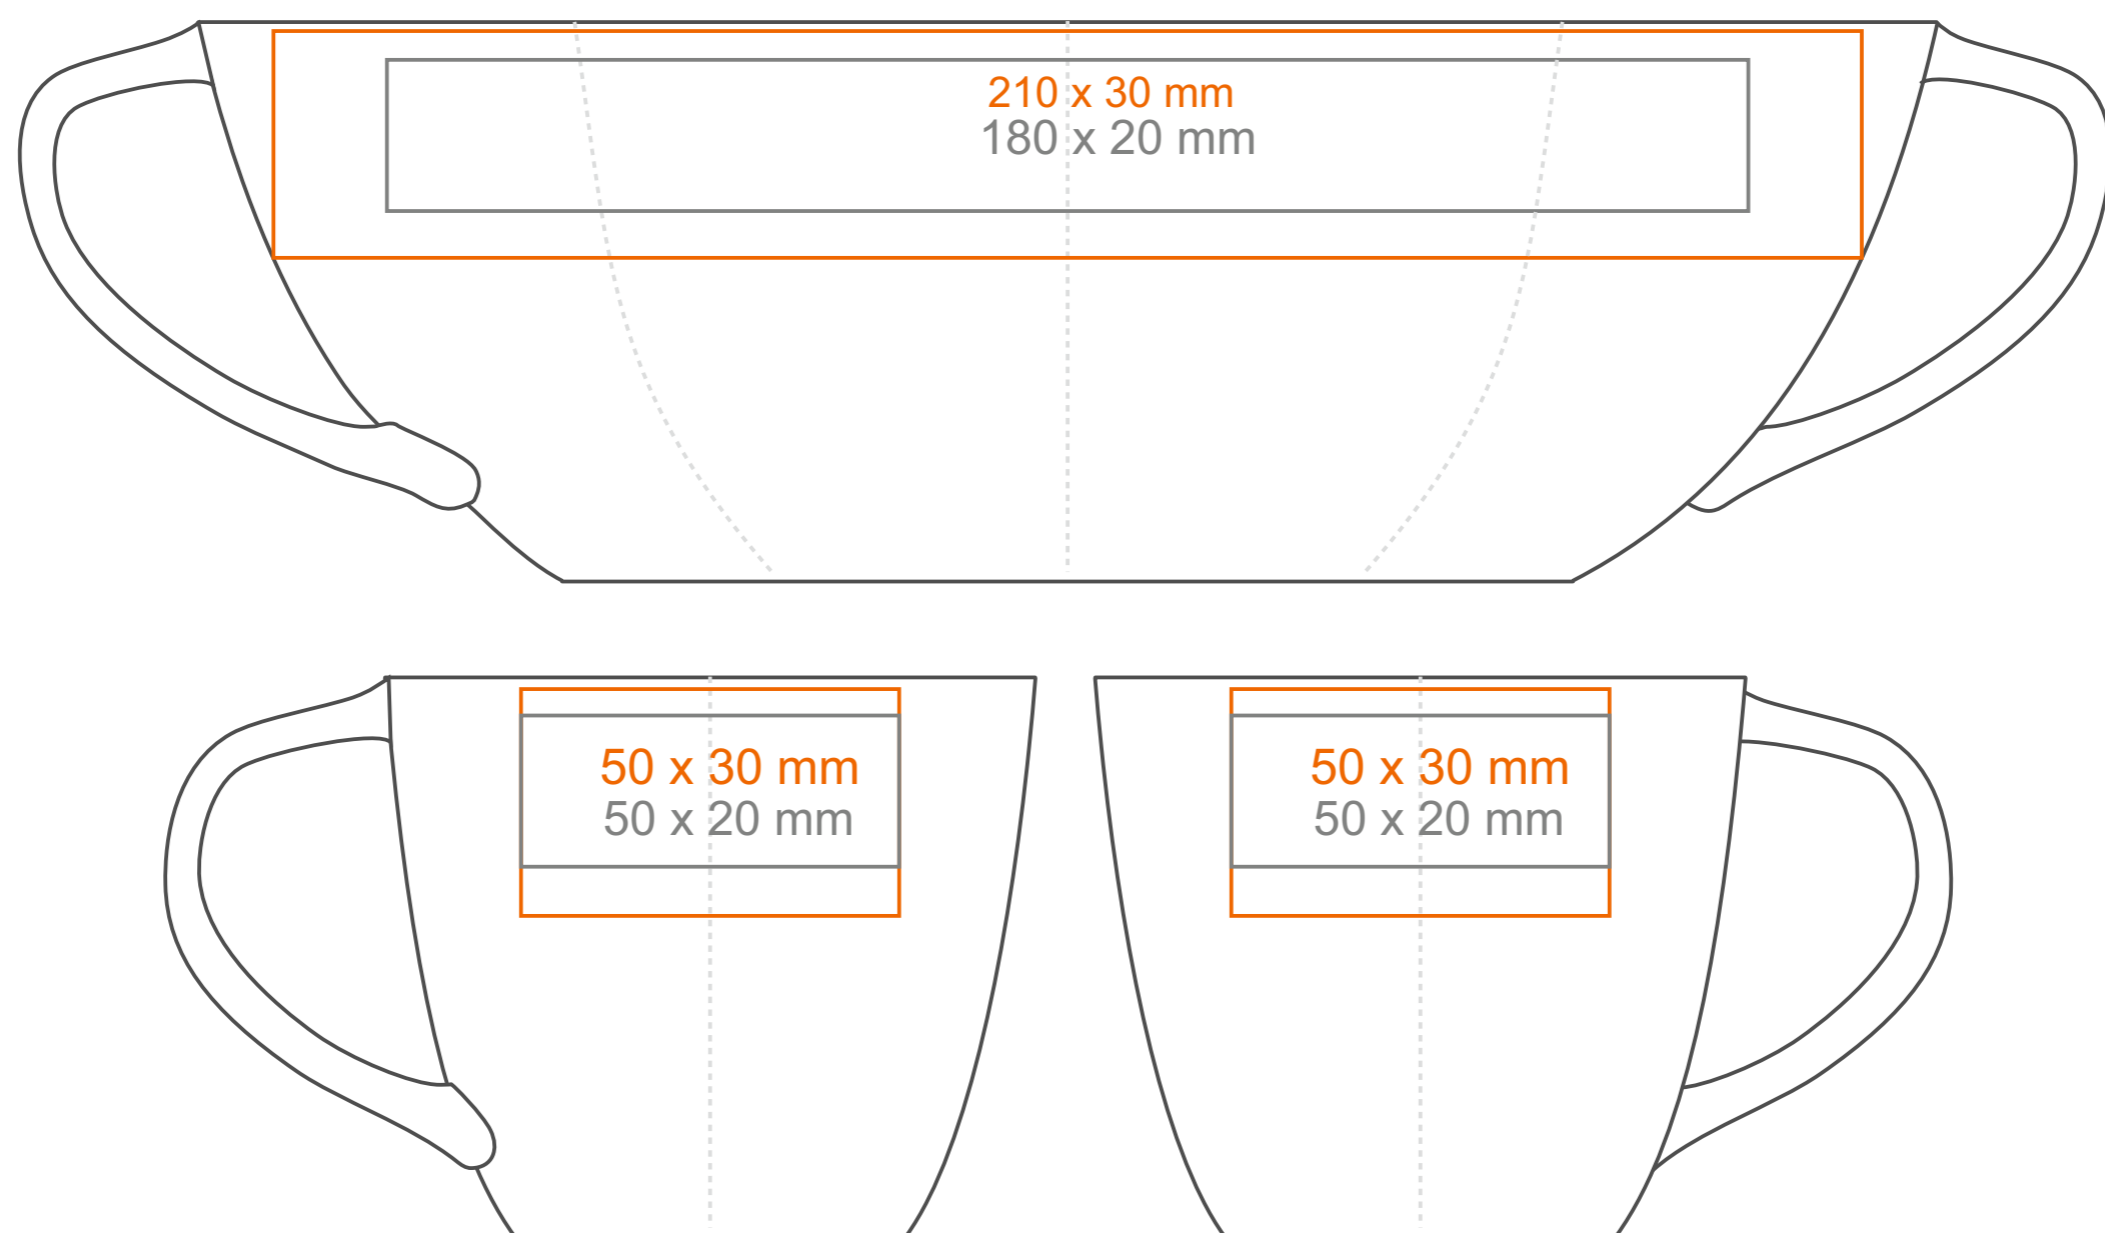

M_495 Vision

330 ml / h: 113 mm / Ø 83 mm

Imprint on the handle

- 50 x 10 mm

Imprint on the inside

- 50 x 20 mm

Imprint on the bottom outside

- Ø 30 mm

*In the case of projects for transfer print running outside of the standard print area, please contact our sales department.

[How to prepare print material](#)

meaning

- Transfer Print
- Sensitive Touch
- Direct Print

M_495 Vision

200 ml / h: 74 mm / Ø 86 mm

Imprint on the handle

- 50 x 8 mm

Imprint on the inside

- 50 x 15 mm

Imprint on the bottom inside

- Ø 30 mm

Imprint on the bottom outside

- Ø 30 mm

*In the case of projects for transfer print running outside of the standard print area, please contact our sales department.

[How to prepare print material](#)

meaning