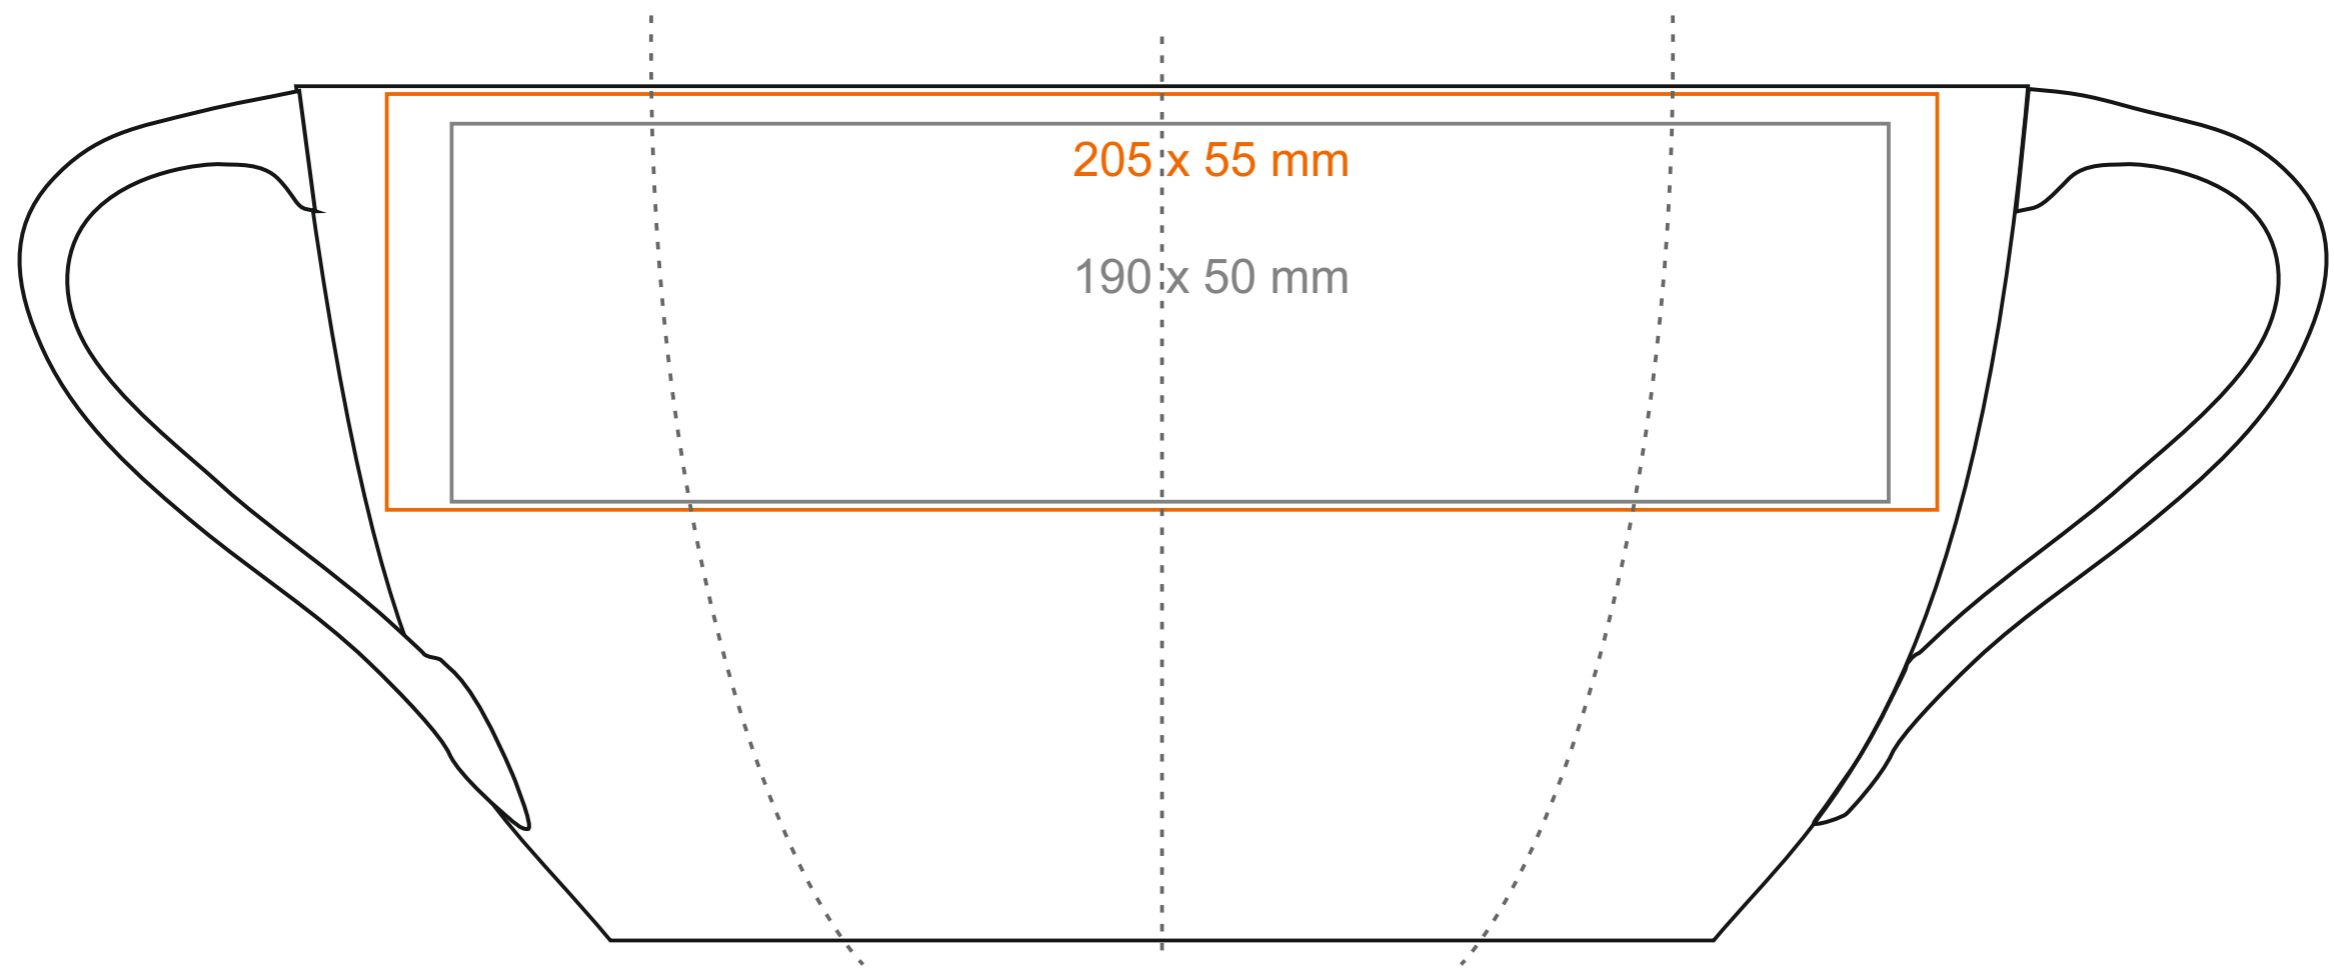

M_495 Vision

330 ml / h: 113 mm / Ø 83 mm

Imprint on the handle

- 50 x 10 mm

Imprint on the inside

- 50 x 20 mm

Imprint on the bottom outside

- Ø 30 mm

M_495 Vision

200 ml / h: 74 mm / Ø 86 mm

Imprint on the handle

- 50 x 8 mm

Imprint on the inside

- 50 x 15 mm

Imprint on the bottom inside

- Ø 30 mm

Imprint on the bottom outside

- Ø 30 mm

*In the case of projects for transfer print running outside of the standard print area, please contact our sales department.

[How to prepare print material](#)

meaning