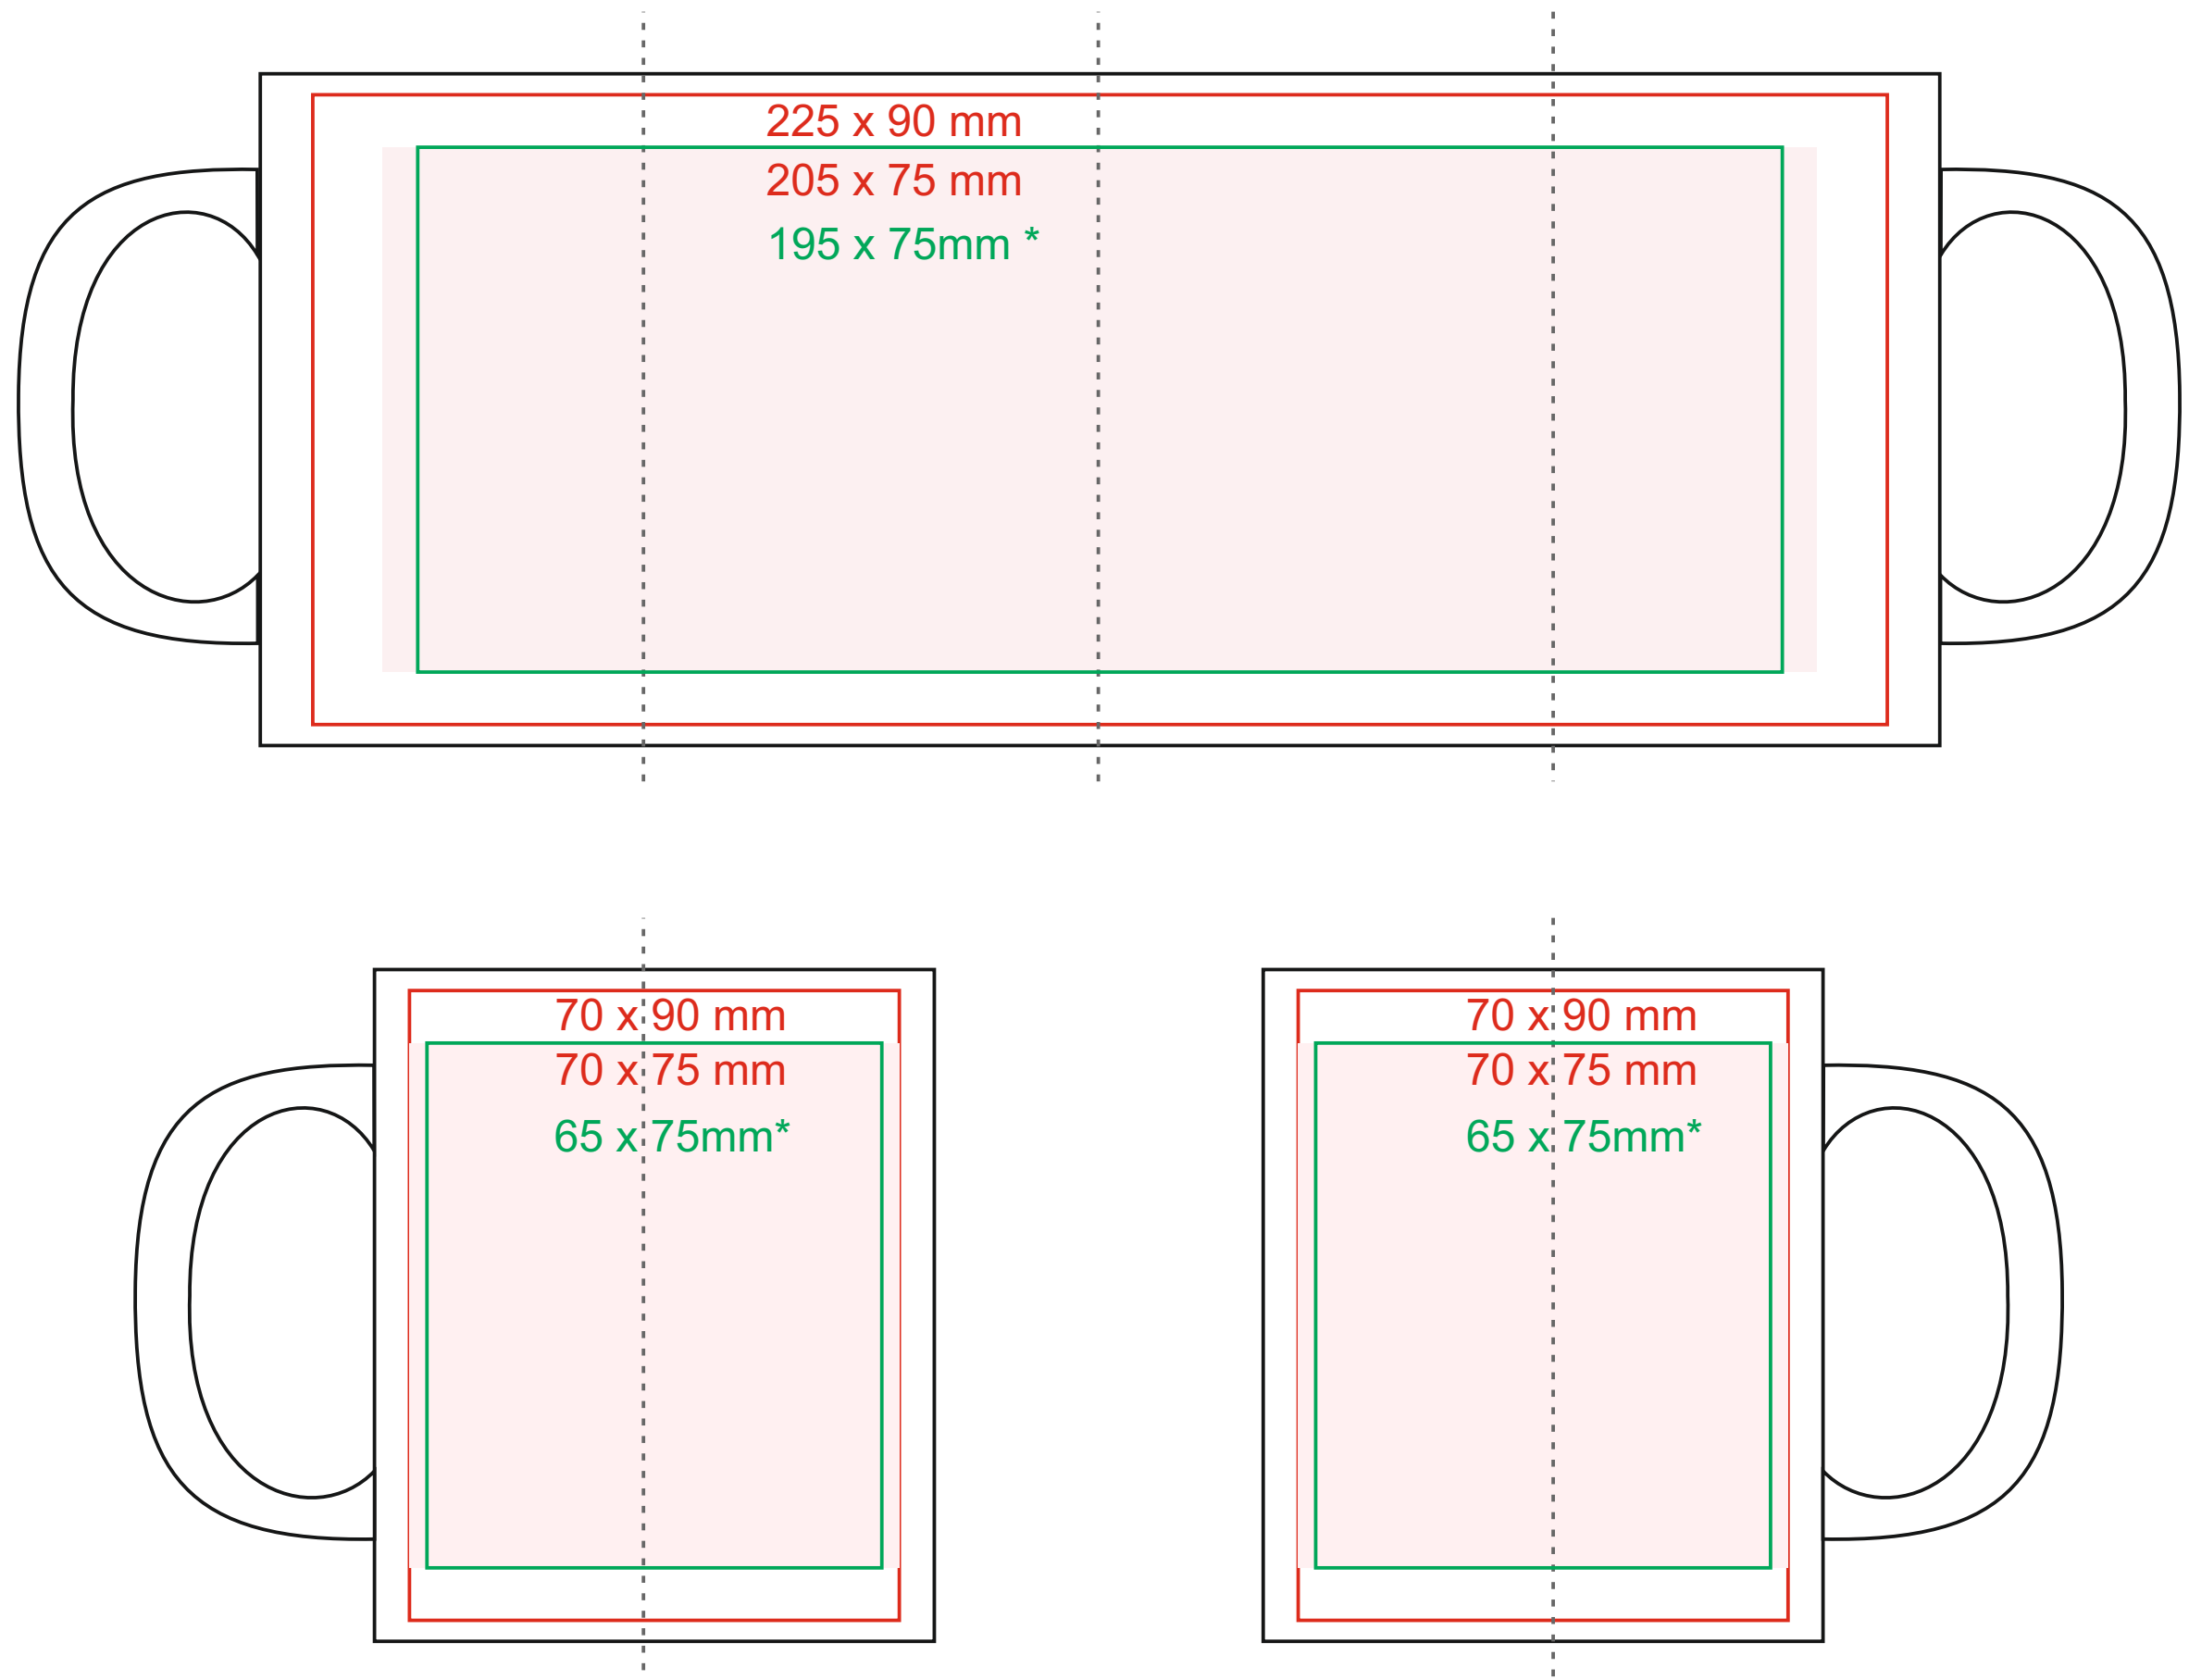

# M\_062 Tomek Art

300 ml / h: 96 mm / Ø 82 mm

[How to prepare print material](#)

## meaning

- Sublimation printing, digital quality (maximum area printing)
- Sublimation printing, project with small elements (safe area printing for small elements and texts)
- Sublimation printing 24h - \* Tomek Art white only