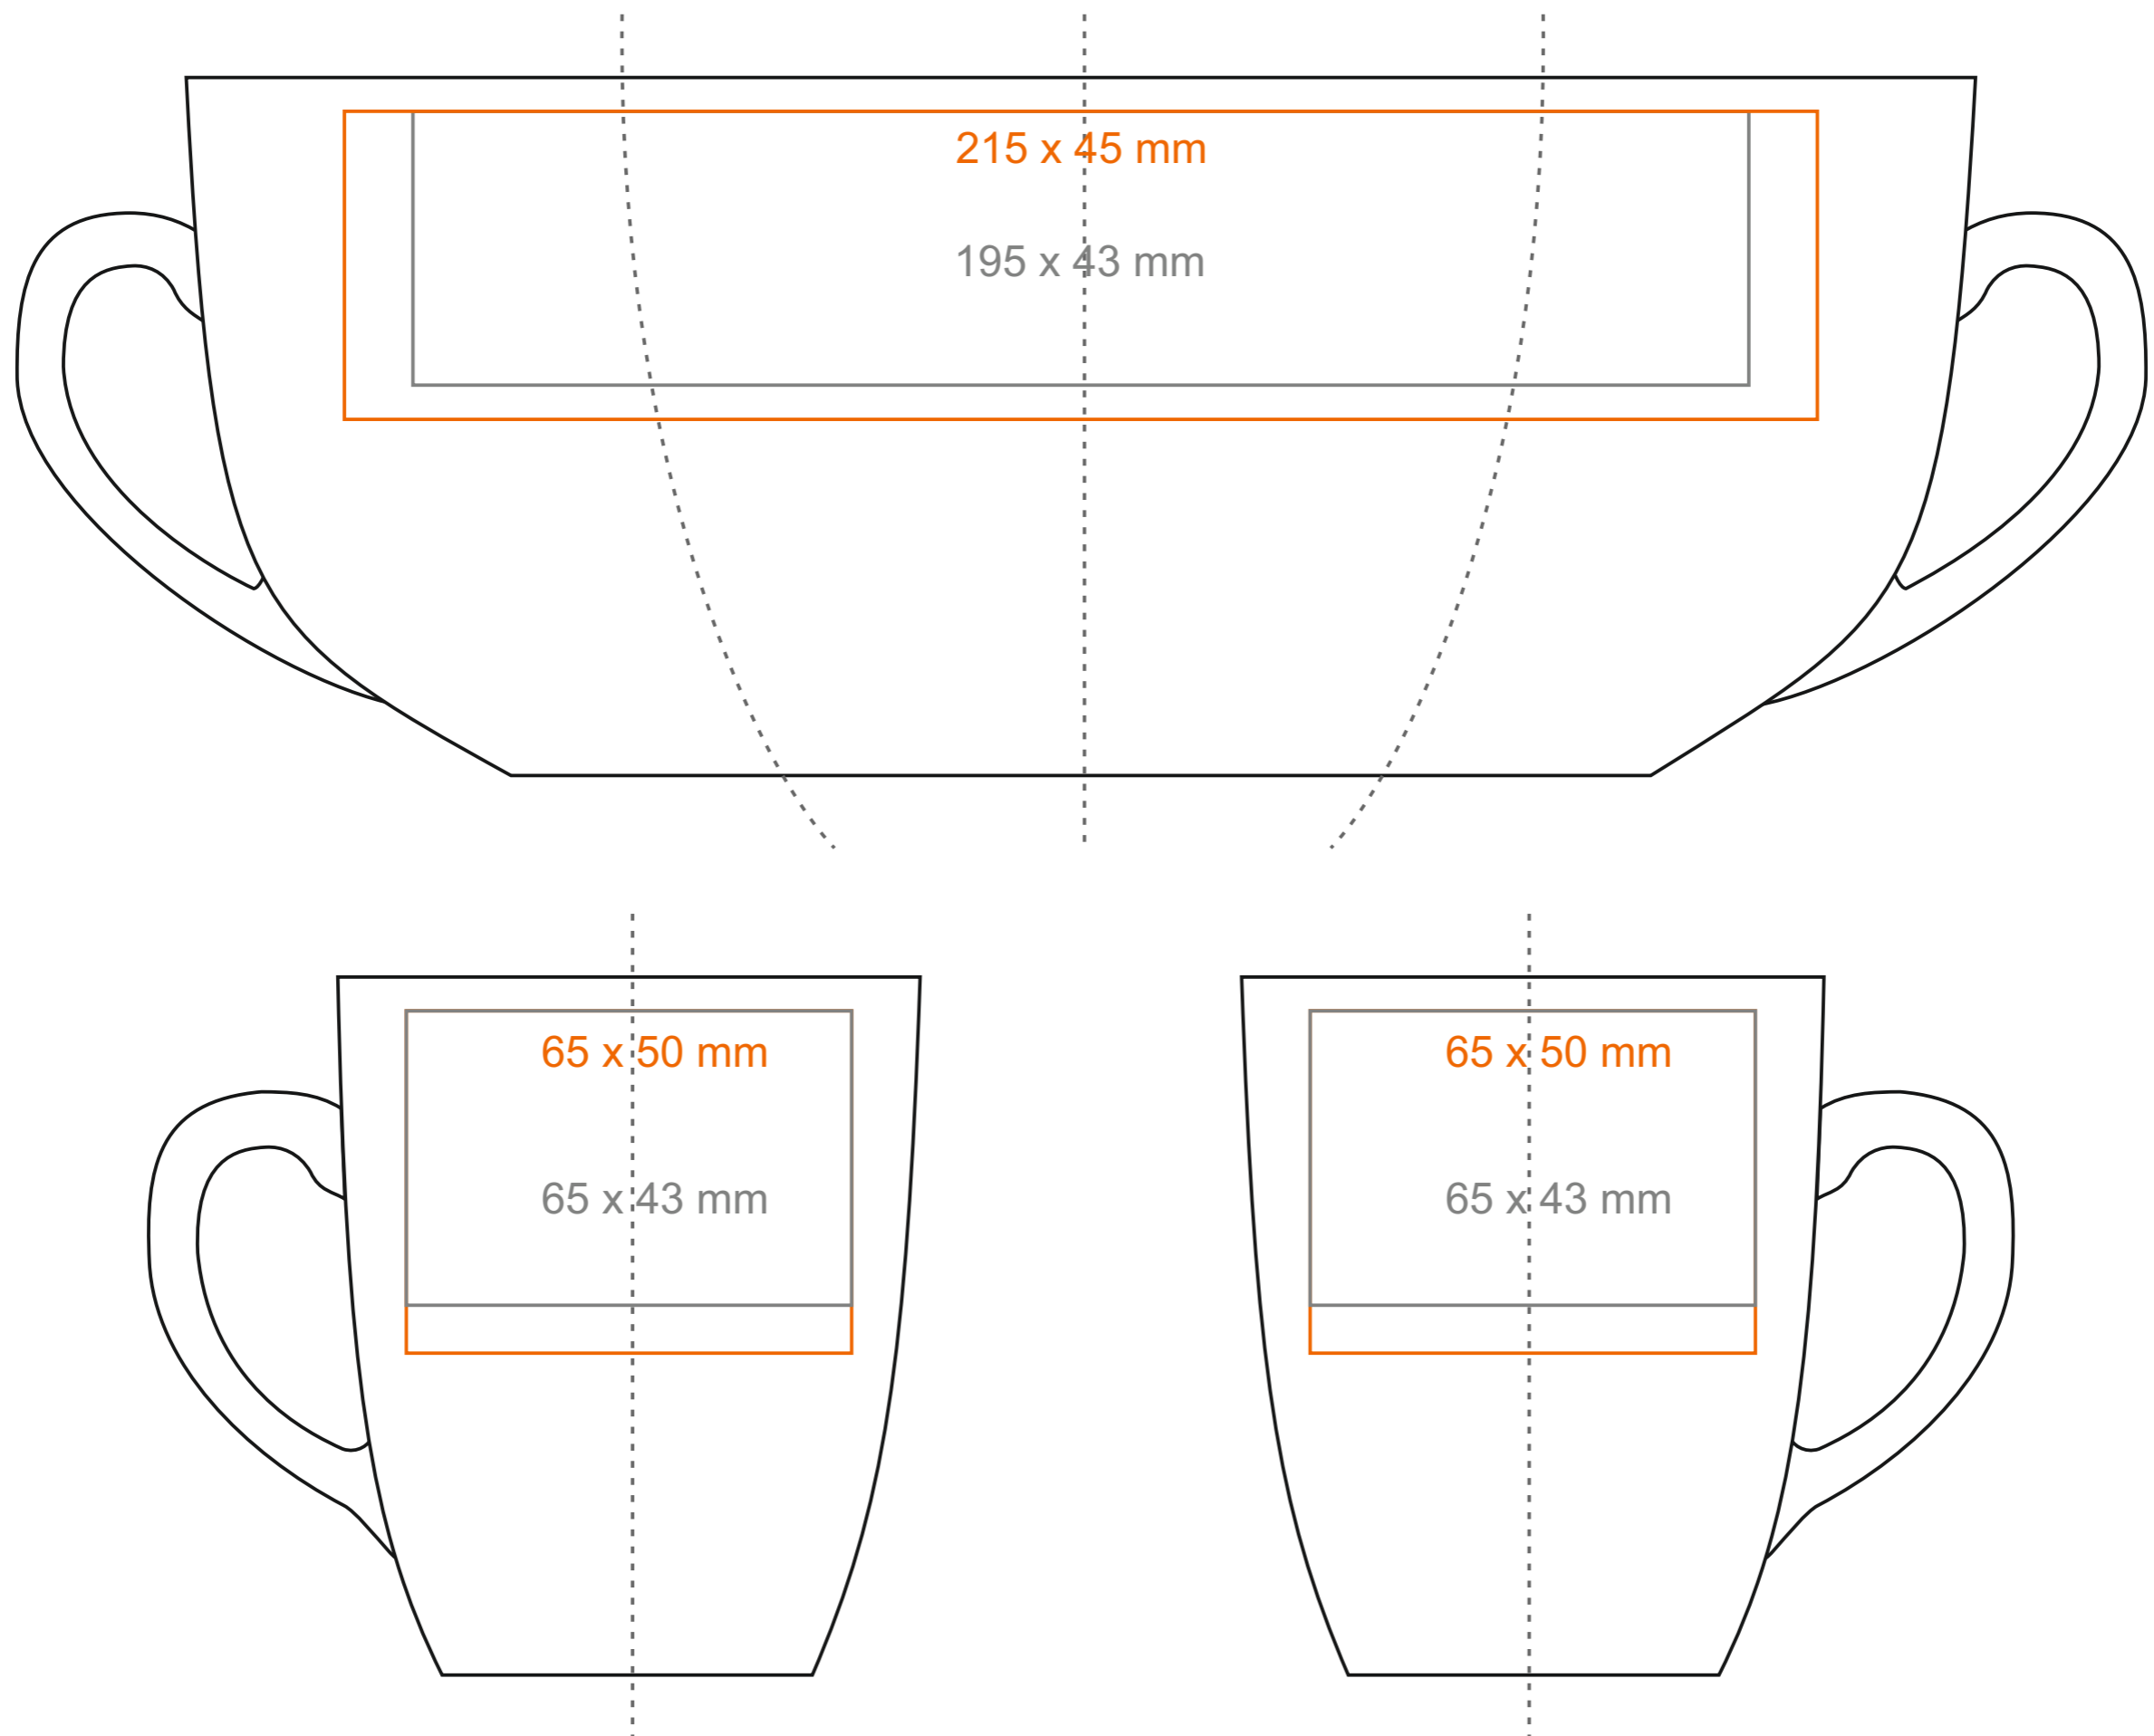

M_022 Ilona Premium

300 ml / h: 102 mm / Ø 85 mm

Imprint on the handle
Imprint on the inside
Imprint on the bottom inside
Imprint on the bottom outside

- 50 x 10 mm
- 50 x 20 mm
- Ø 30 mm
- Ø 35 mm

*In the case of projects for transfer print running outside of the standard print area, please contact our sales department.

[How to prepare print material](#)

meaning

- Transfer Print
- Sensitive Touch
- Direct Print