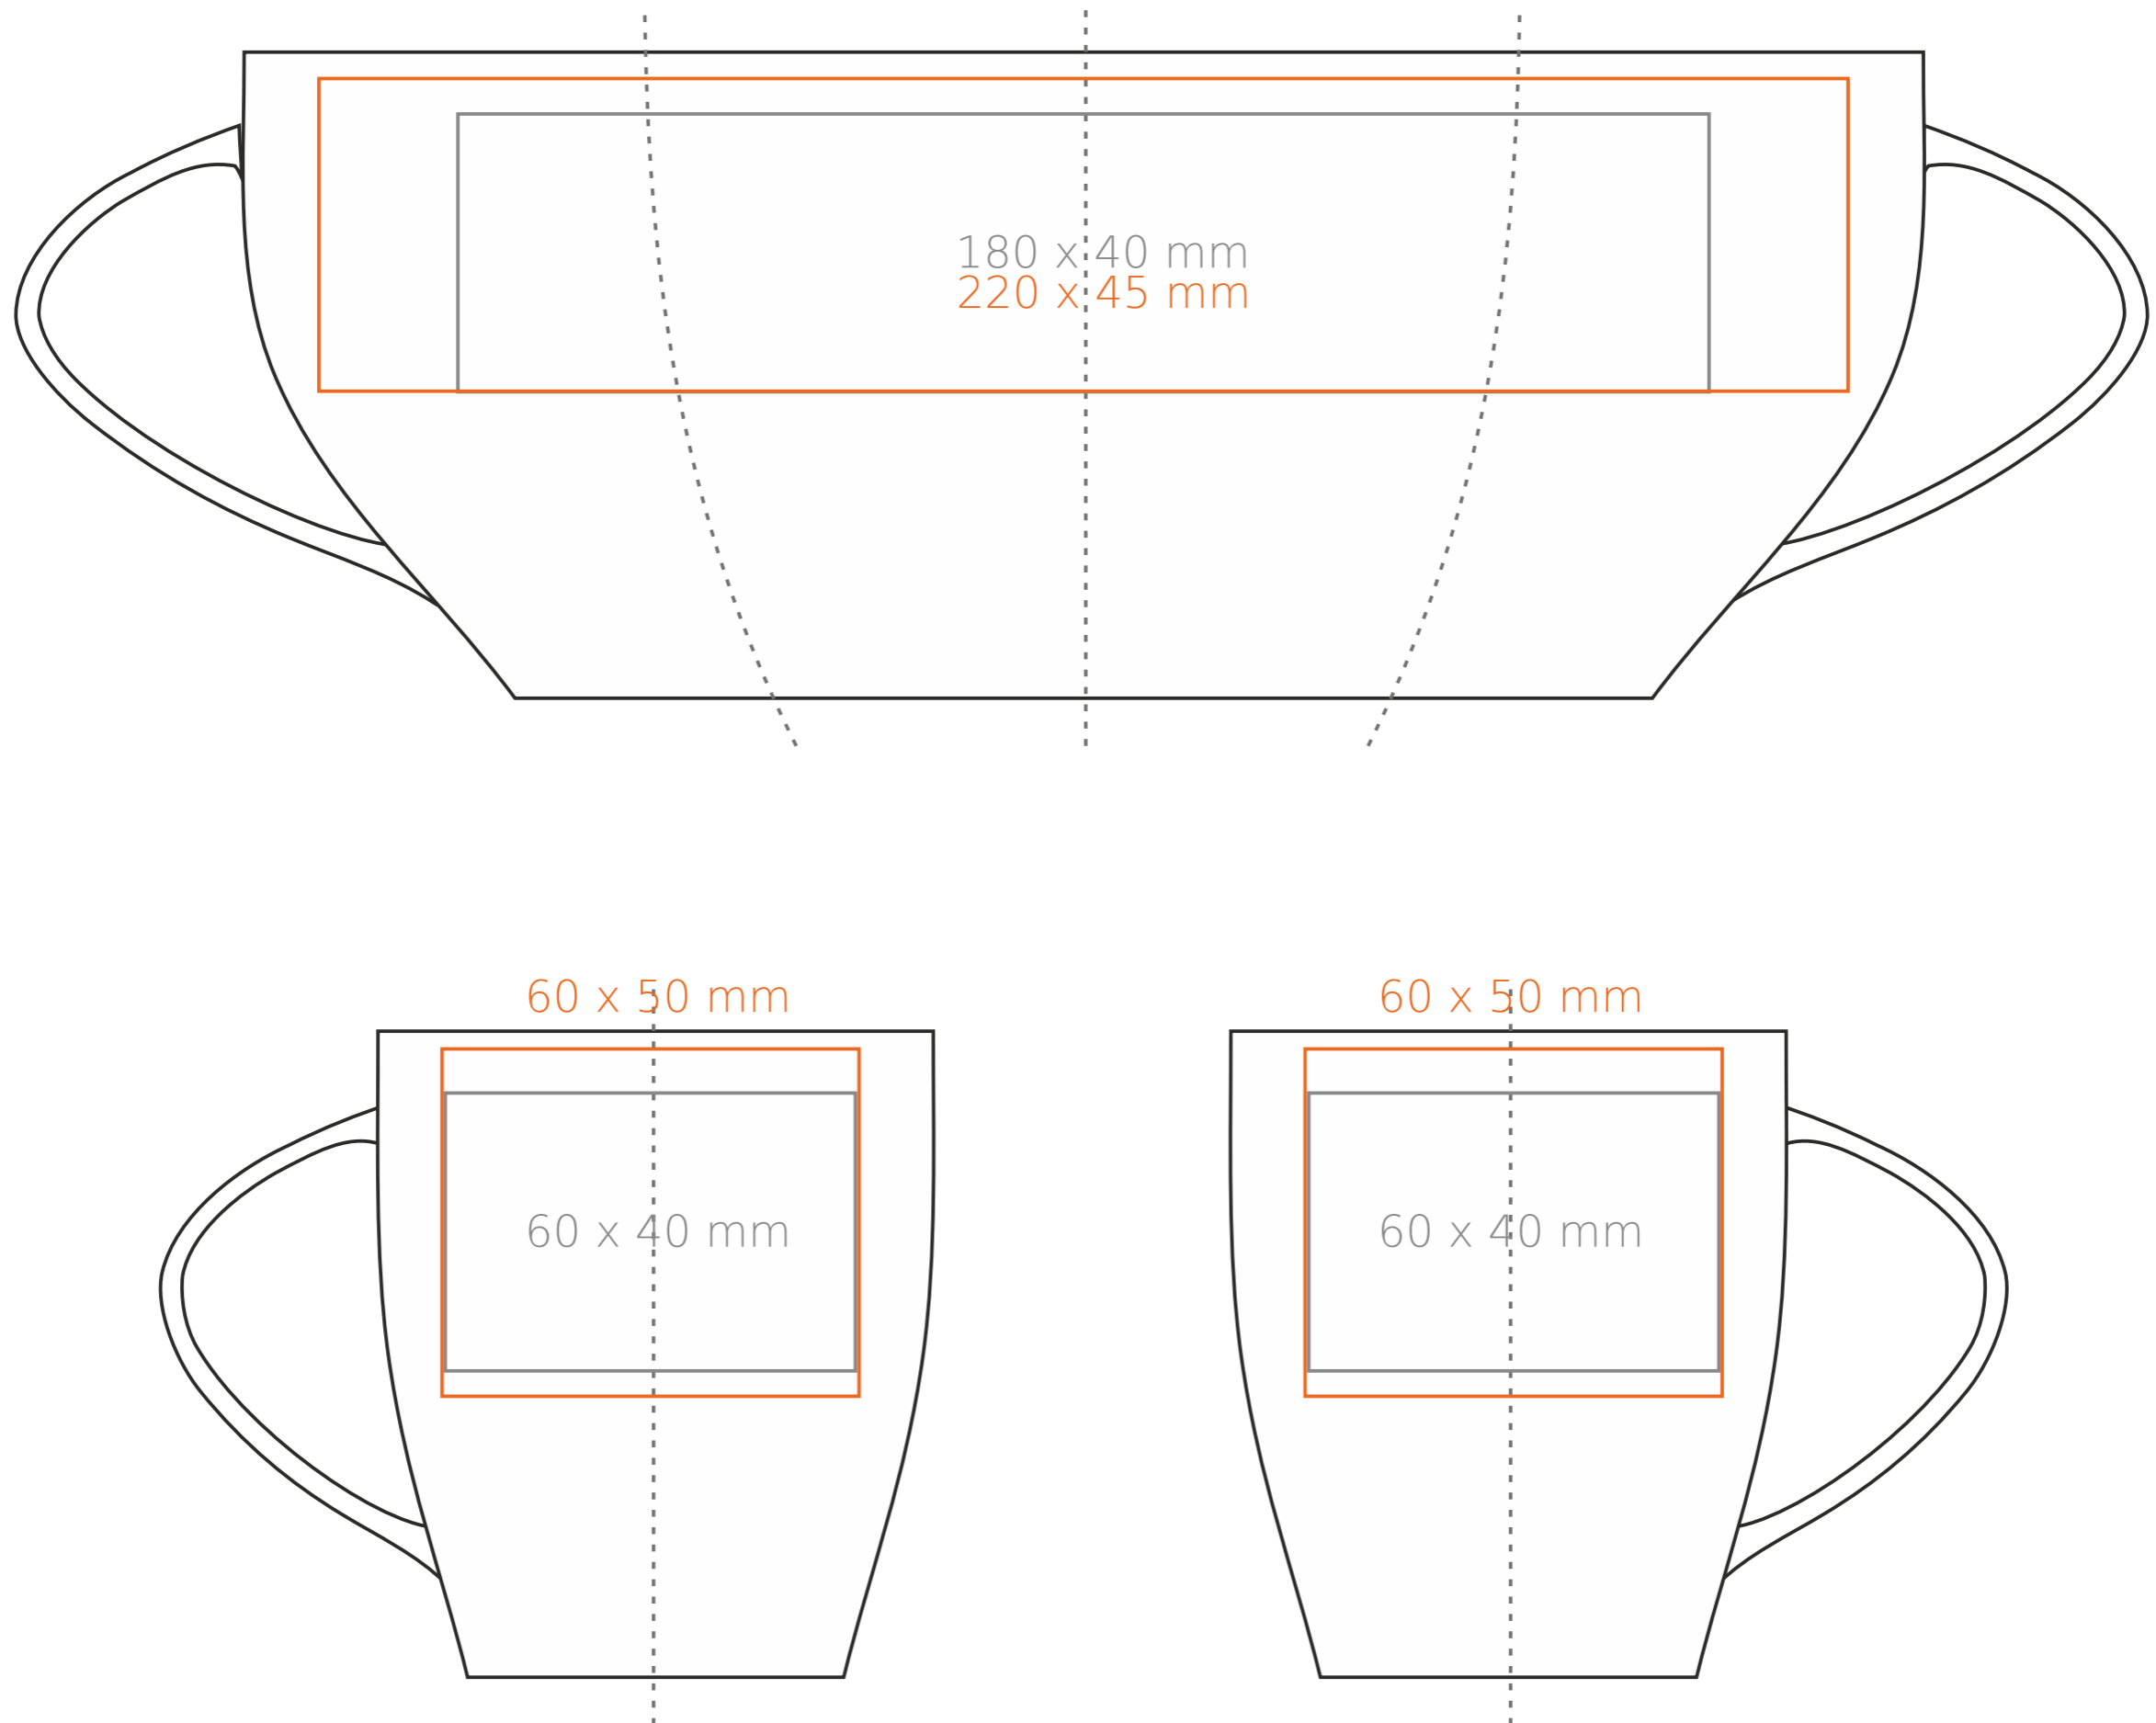

M/008 Joy

250 ml / h: 93 mm / Ø 80 mm

- Imprint on the handle - 50 x 10 mm
- Imprint on the inside - 40 x 20 mm
- Imprint on the bottom inside - Ø 30 mm
- Imprint on the bottom outside - Ø 30 mm

*In the case of projects for transfer print running outside of the standard print area, please contact our sales department.

[How to prepare print material](#)

meaning

- Transfer Print
- Sensitive Touch
- Direct Print