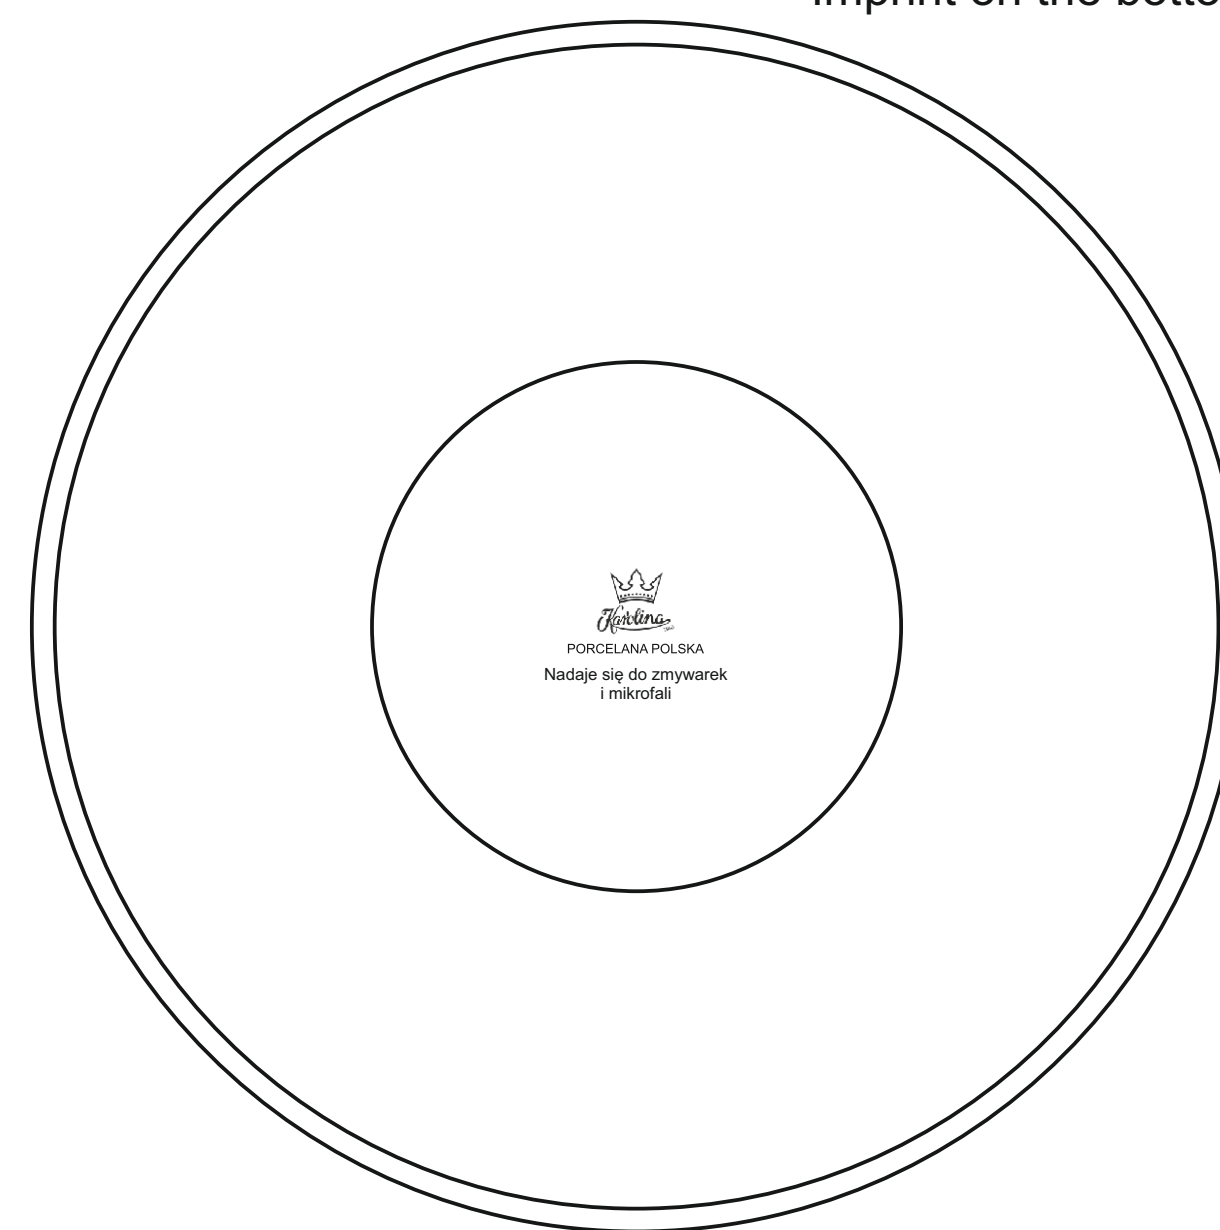

C251 Bistro Set

80 ml / h: 48 mm / Ø 67 mm

Imprint on the bottom outside

Imprint on the bottom outside

Saucer Ø 113 mm

Imprint on the handle
Imprint on the inside

30 x 10 mm
Ø 25 mm

- Transfer Print
- Sensitive Touch
- Direct Print

*In the case of projects for transfer print running outside of the standard print area, please contact our sales department.

C251 Bistro Set

260 ml / h: 61 mm / Ø 98 mm

Imprint on the bottom outside

Imprint on the bottom outside

Saucer Ø 160 mm

Imprint on the handle
Imprint on the inside

30 x 10 mm
Ø 40 mm

*In the case of projects for transfer print running outside of the standard print area, please contact our sales department.