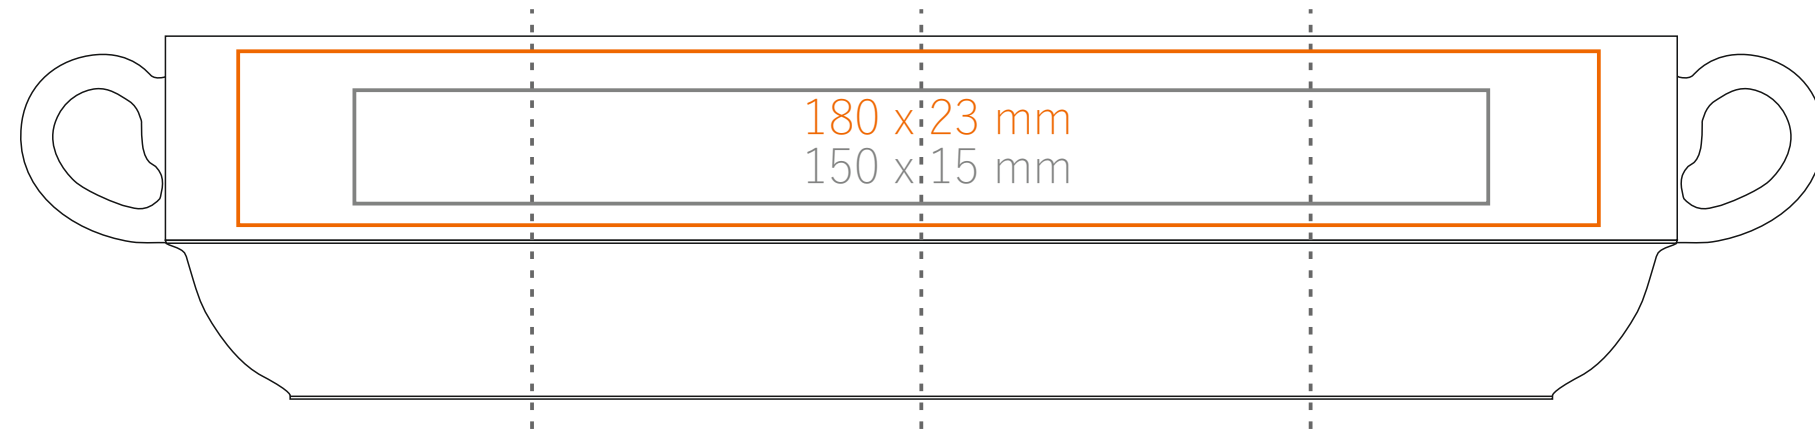

C251 Bistro Set

80 ml / h: 48 mm / Ø 67 mm

Imprint on the bottom outside

Imprint on the bottom outside

Saucer Ø 113 mm

Imprint on the handle
Imprint on the inside

30 x 10 mm
Ø 25 mm

- Transfer Print
- Sensitive Touch
- Direct Print

*In the case of projects for transfer print running outside of the standard print area, please contact our sales department.

C251 Bistro Set

260 ml / h: 61 mm / Ø 98 mm

Imprint on the bottom outside

Imprint on the bottom outside

Saucer Ø 160 mm

Imprint on the handle
Imprint on the inside

30 x 10 mm
Ø 40 mm

*In the case of projects for transfer print running outside of the standard print area, please contact our sales department.

— Transfer Print
— Sensitive Touch
— Direct Print