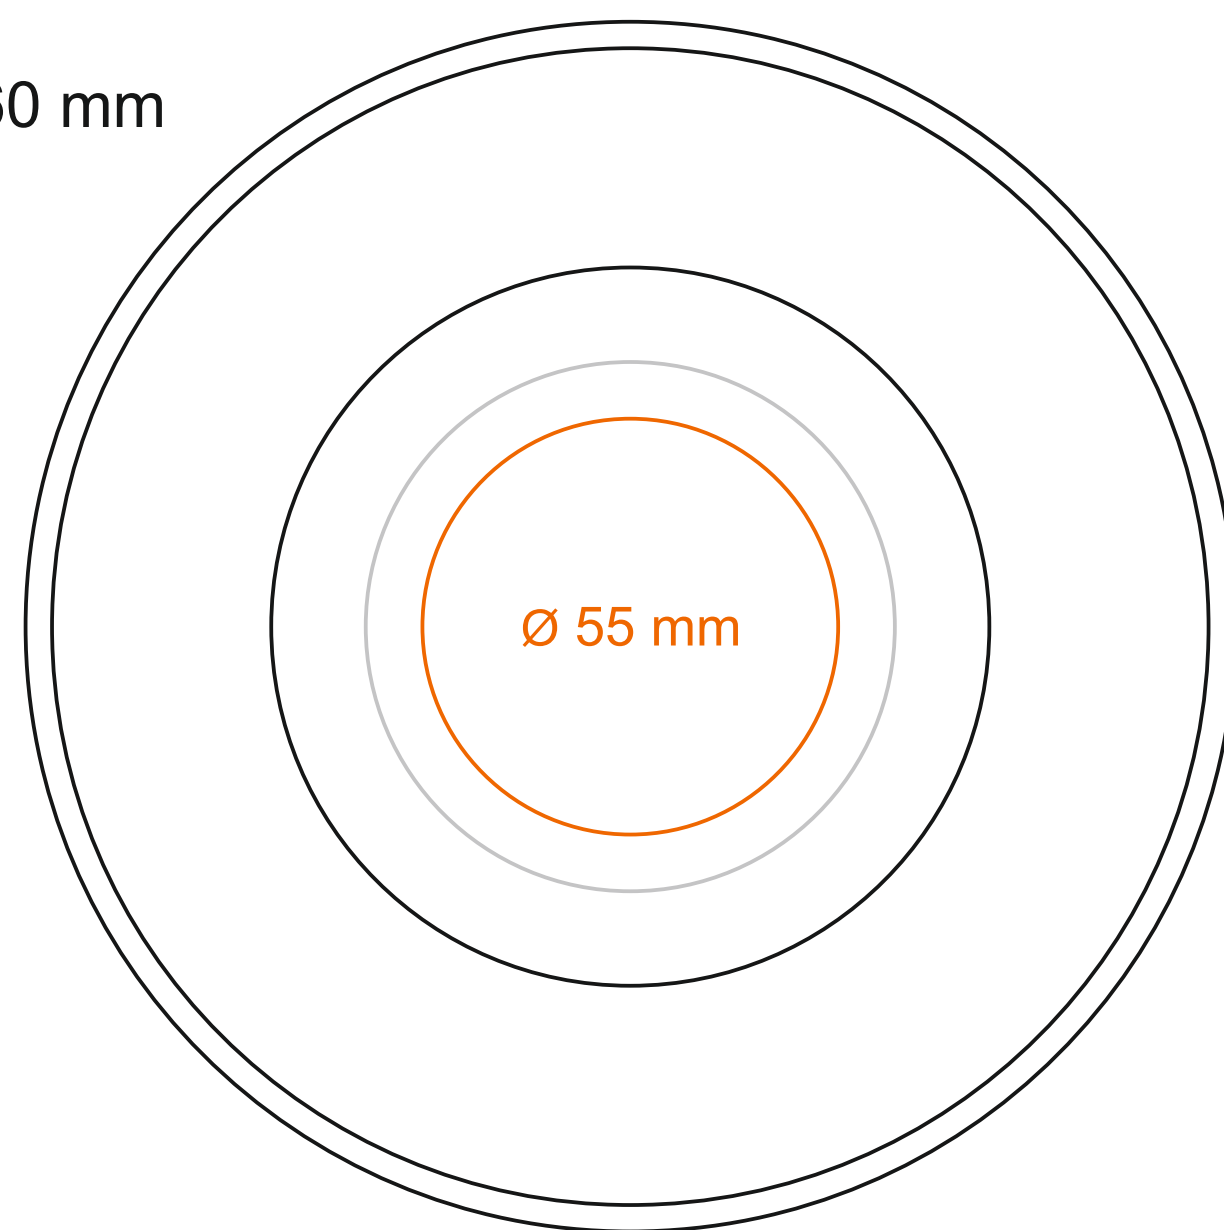

C251 Bistro Set

80 ml / h: 48 mm / Ø 67 mm

Imprint on the bottom outside

Imprint on the bottom outside

Saucer Ø 113 mm

Imprint on the handle
Imprint on the inside

30 x 10 mm
Ø 25 mm

- Transfer Print
- Sensitive Touch
- Direct Print

*In the case of projects for transfer print running outside of the standard print area, please contact our sales department.

C251 Bistro Set

260 ml / h: 61 mm / Ø 98 mm

Imprint on the bottom outside

Imprint on the bottom outside

Saucer Ø 160 mm

Imprint on the handle
Imprint on the inside

30 x 10 mm
Ø 40 mm

*In the case of projects for transfer print running outside of the standard print area, please contact our sales department.