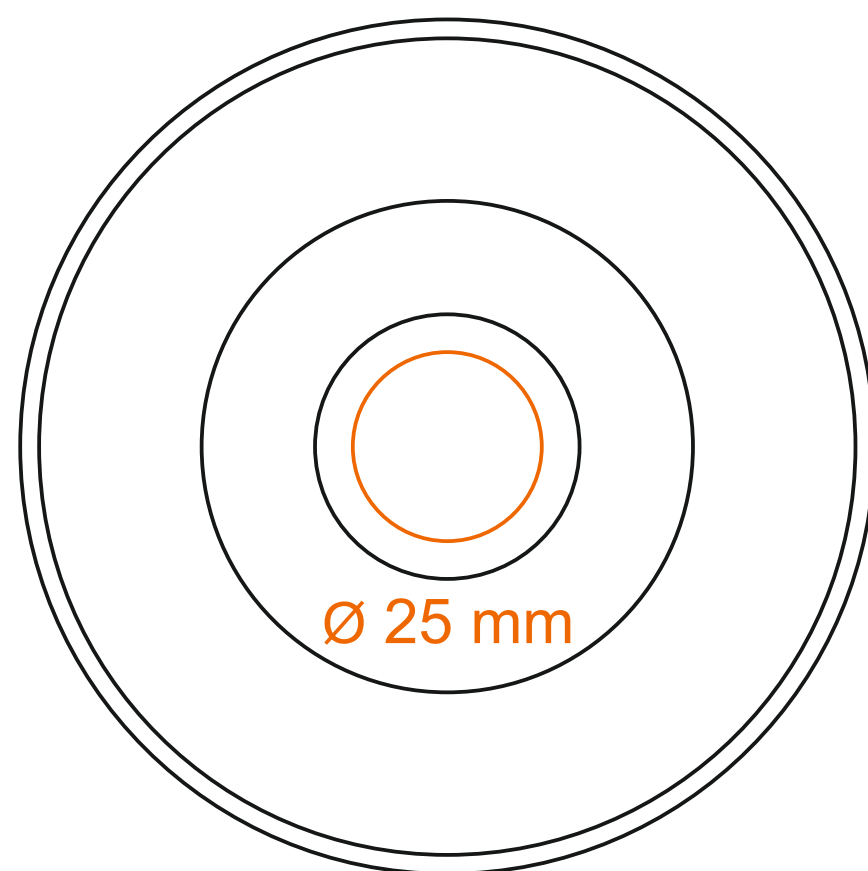

C251 Bistro Set

80 ml / h: 48 mm / Ø 67 mm

Imprint on the bottom outside

Imprint on the bottom outside

Saucer Ø 113 mm

Imprint on the handle
Imprint on the inside

30 x 10 mm
Ø 25 mm

- Transfer Print
- Sensitive Touch
- Direct Print

*In the case of projects for transfer print running outside of the standard print area, please contact our sales department.

C251 Bistro Set

260 ml / h: 61 mm / Ø 98 mm

Imprint on the bottom outside

Imprint on the bottom outside

Saucer Ø 160 mm

Imprint on the handle
Imprint on the inside

30 x 10 mm
Ø 40 mm

*In the case of projects for transfer print running outside of the standard print area, please contact our sales department.