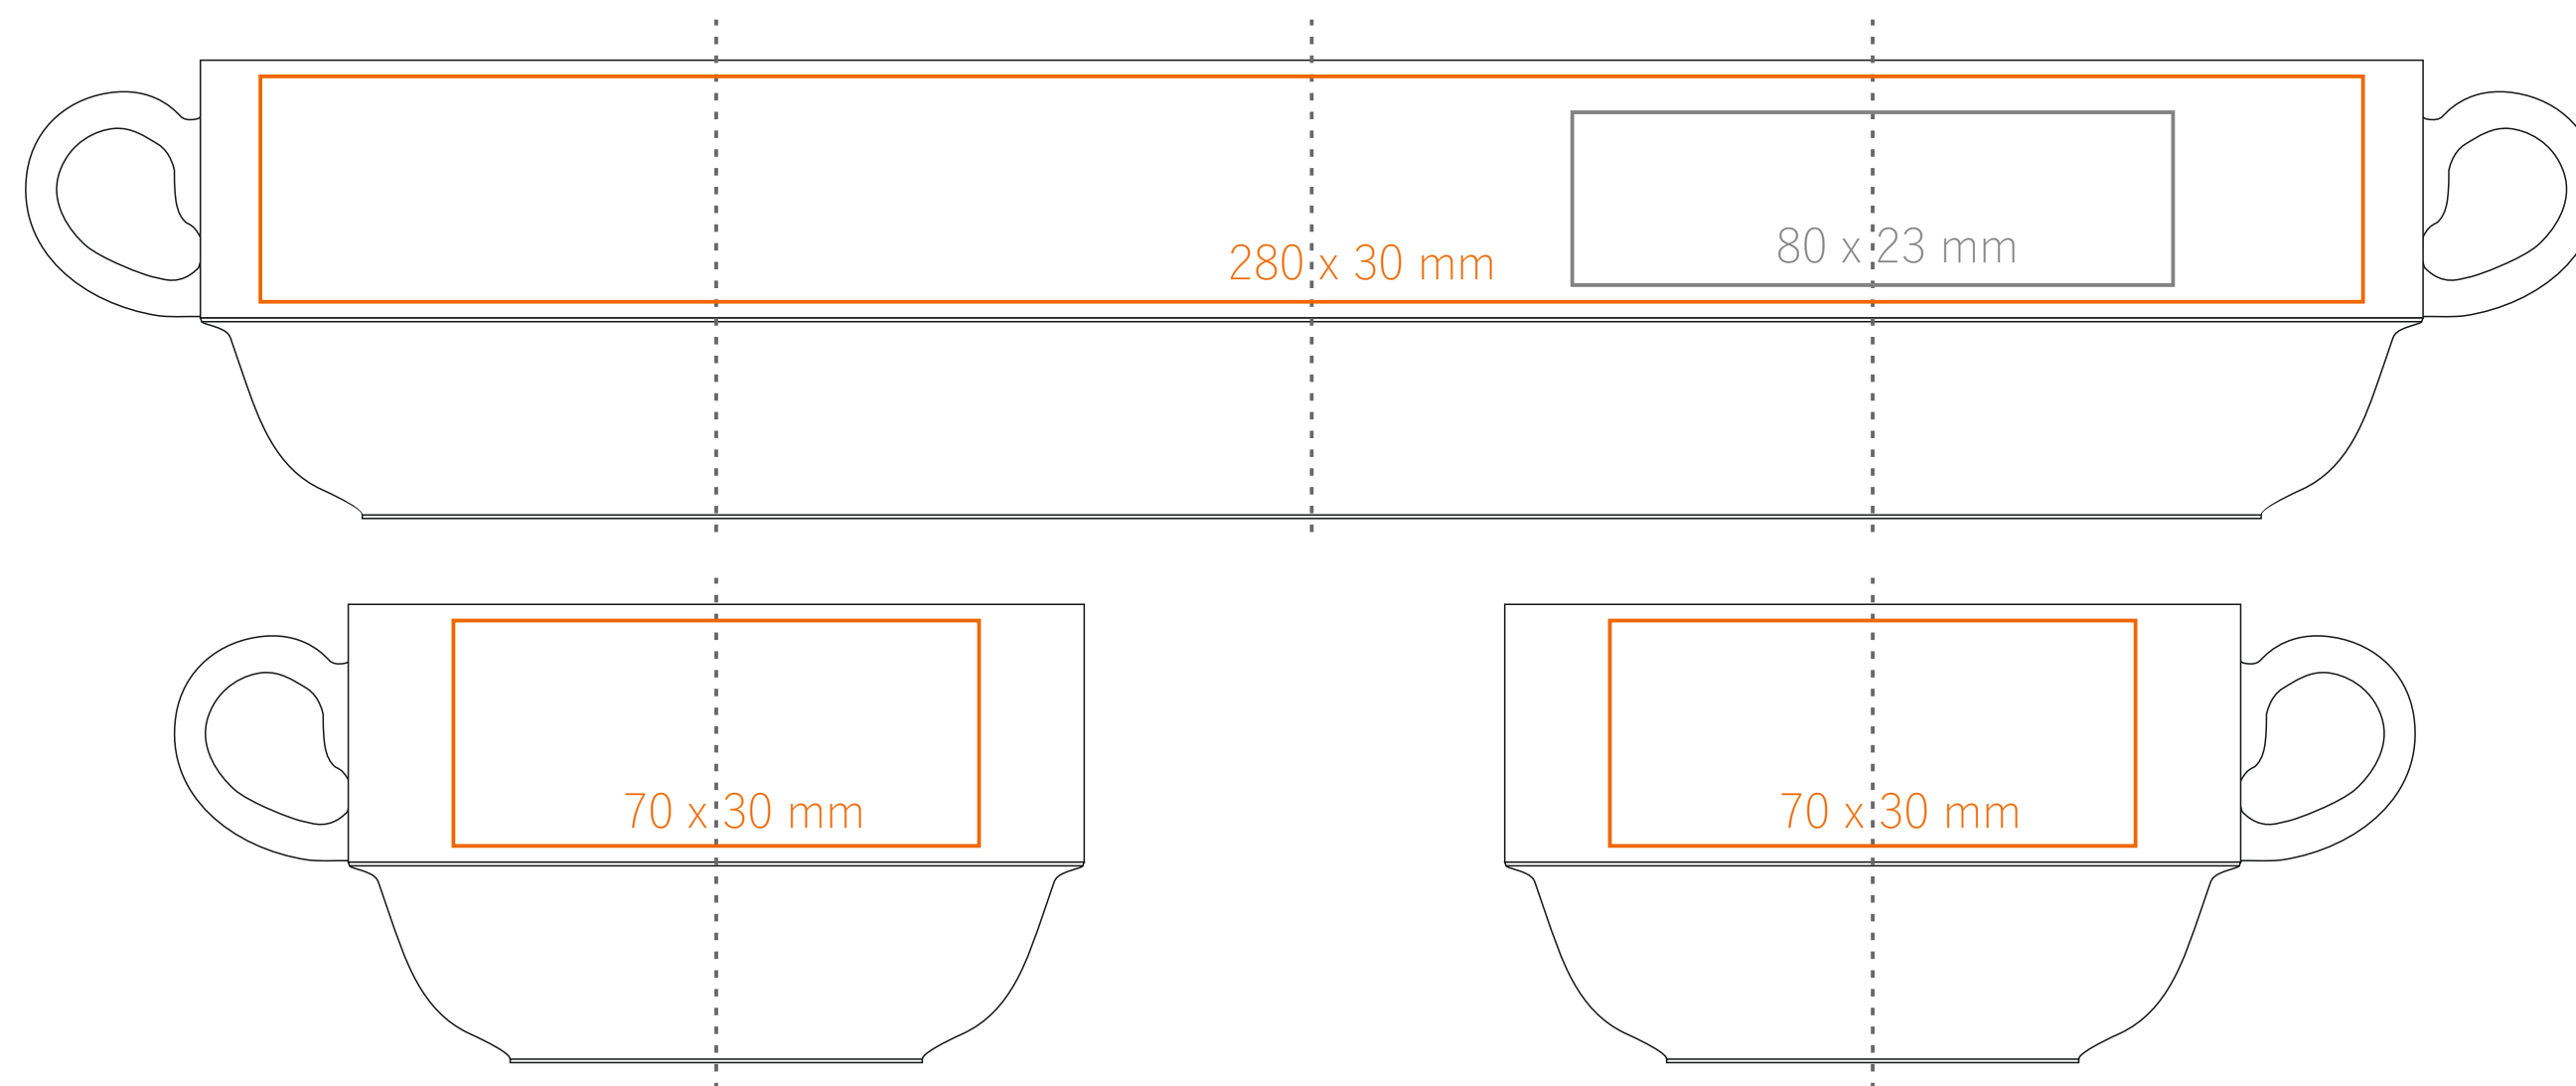

C251 Bistro Set

80 ml / h: 48 mm / Ø 67 mm

Imprint on the bottom outside

Imprint on the bottom outside

Saucer Ø 113 mm

Imprint on the handle
Imprint on the inside

30 x 10 mm
Ø 25 mm

- Transfer Print
- Sensitive Touch
- Direct Print

*In the case of projects for transfer print running outside of the standard print area, please contact our sales department.

C251 Bistro Set

260 ml / h: 61 mm / Ø 98 mm

Imprint on the bottom outside

Imprint on the bottom outside

Saucer Ø 160 mm

Imprint on the handle
Imprint on the inside

30 x 10 mm
Ø 40 mm

*In the case of projects for transfer print running outside of the standard print area, please contact our sales department.

— Transfer Print
— Sensitive Touch
— Direct Print