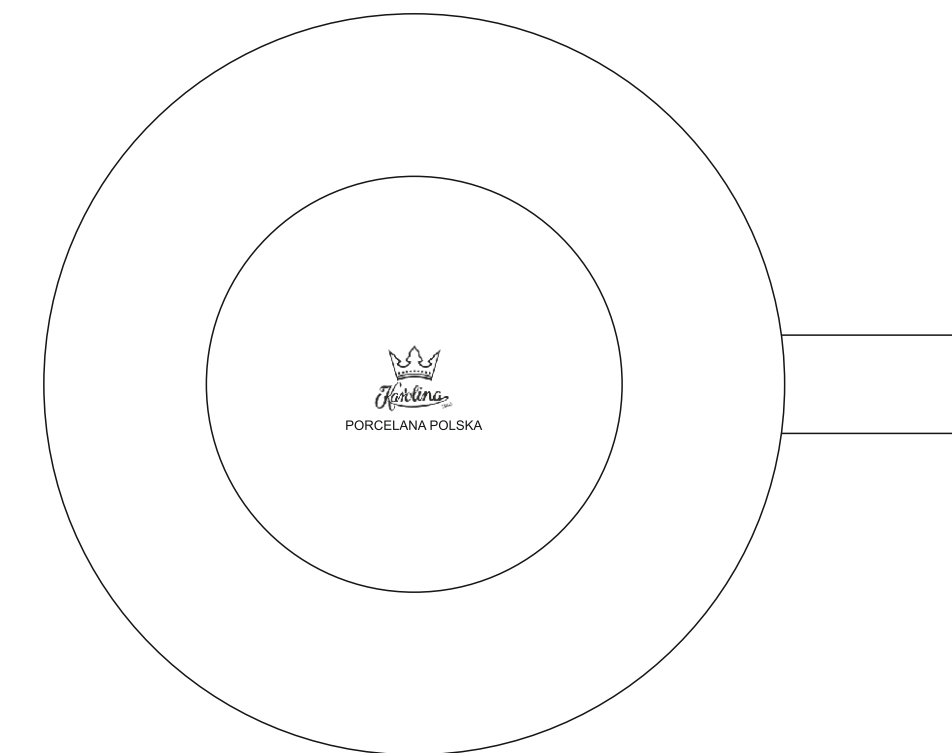

C251 Bistro Set

80 ml / h: 48 mm / Ø 67 mm

Imprint on the bottom outside

Imprint on the bottom outside

Saucer Ø 113 mm

Imprint on the handle
Imprint on the inside

30 x 10 mm
Ø 25 mm

- Transfer Print
- Sensitive Touch
- Direct Print

*In the case of projects for transfer print running outside of the standard print area, please contact our sales department.

C251 Bistro Set

260 ml / h: 61 mm / Ø 98 mm

Imprint on the bottom outside

Imprint on the bottom outside

Saucer Ø 160 mm

Imprint on the handle
Imprint on the inside

30 x 10 mm
Ø 40 mm

*In the case of projects for transfer print running outside of the standard print area, please contact our sales department.