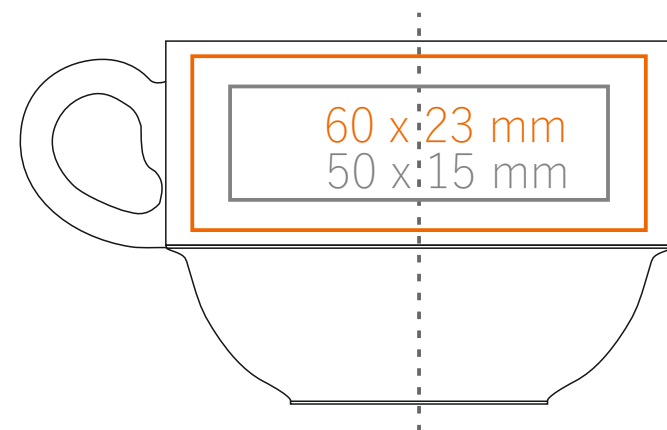

C251 Bistro Set

80 ml / h: 48 mm / Ø 67 mm

Imprint on the bottom outside

Imprint on the bottom outside

Saucer Ø 113 mm

Imprint on the handle
Imprint on the inside

30 x 10 mm
Ø 25 mm

- Transfer Print
- Sensitive Touch
- Direct Print

*In the case of projects for transfer print running outside of the standard print area, please contact our sales department.

C251 Bistro Set

260 ml / h: 61 mm / Ø 98 mm

Imprint on the bottom outside

Imprint on the bottom outside

Saucer Ø 160 mm

Imprint on the handle
Imprint on the inside

30 x 10 mm
Ø 40 mm

*In the case of projects for transfer print running outside of the standard print area, please contact our sales department.