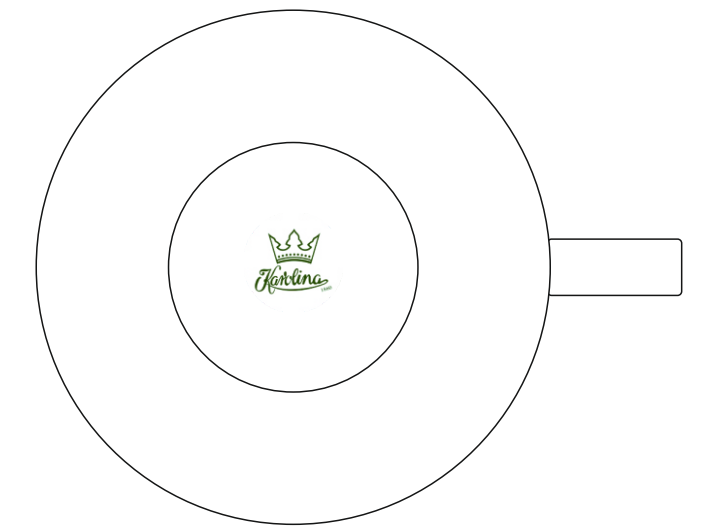

C251 Bistro Set

80 ml / h: 48 mm / Ø 67 mm

Imprint on the bottom outside

Imprint on the bottom outside

Saucer Ø 113 mm

Imprint on the handle
Imprint on the inside

30 x 10 mm
Ø 25 mm

- Transfer Print
- Sensitive Touch
- Direct Print

*In the case of projects for transfer print running outside of the standard print area, please contact our sales department.

C251 Bistro Set

260 ml / h: 61 mm / Ø 98 mm

Imprint on the bottom outside

Imprint on the bottom outside

Saucer Ø 160 mm

Imprint on the handle
Imprint on the inside

30 x 10 mm
Ø 40 mm

*In the case of projects for transfer print running outside of the standard print area, please contact our sales department.