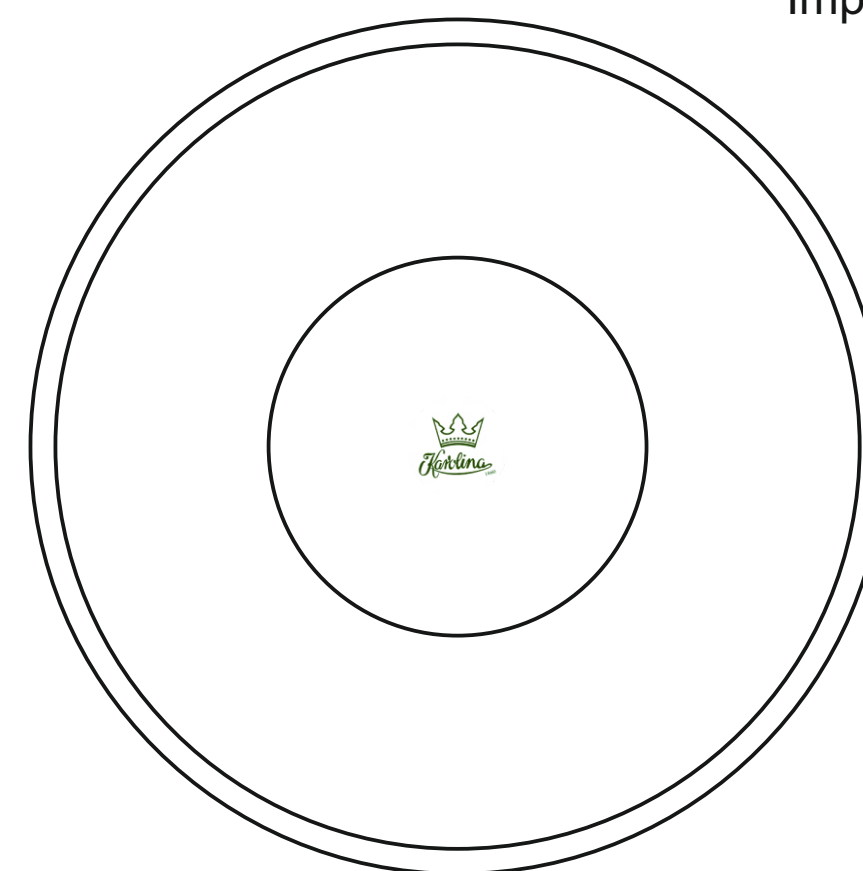

C251 Bistro Set

80 ml / h: 48 mm / Ø 67 mm

Imprint on the bottom outside

Imprint on the bottom outside

Saucer Ø 113 mm

Imprint on the handle
Imprint on the inside

30 x 10 mm
Ø 25 mm

- Transfer Print
- Sensitive Touch
- Direct Print

*In the case of projects for transfer print running outside of the standard print area, please contact our sales department.

C251 Bistro Set

260 ml / h: 61 mm / Ø 98 mm

Imprint on the bottom outside

Imprint on the bottom outside

Saucer Ø 160 mm

Imprint on the handle
Imprint on the inside

30 x 10 mm
Ø 40 mm

*In the case of projects for transfer print running outside of the standard print area, please contact our sales department.

— Transfer Print
— Sensitive Touch
— Direct Print