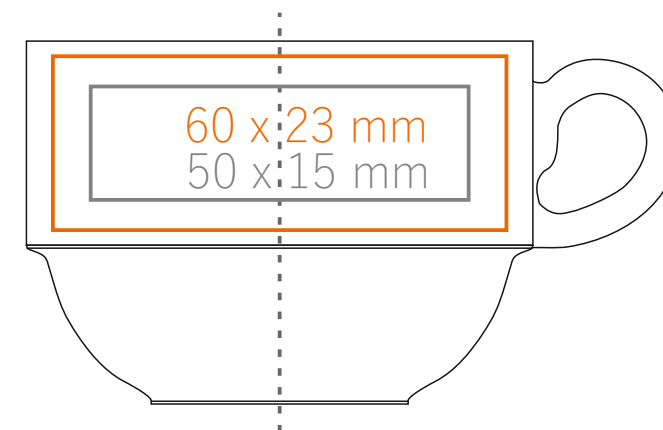

C251 Bistro Set

80 ml / h: 48 mm / Ø 67 mm

Imprint on the bottom outside

Imprint on the bottom outside

Saucer Ø 113 mm

Imprint on the handle
Imprint on the inside

30 x 10 mm
Ø 25 mm

- Transfer Print
- Sensitive Touch
- Direct Print

*In the case of projects for transfer print running outside of the standard print area, please contact our sales department.

C251 Bistro Set

260 ml / h: 61 mm / Ø 98 mm

Imprint on the bottom outside

Imprint on the bottom outside

Saucer Ø 160 mm

Imprint on the handle
Imprint on the inside

30 x 10 mm
Ø 40 mm

*In the case of projects for transfer print running outside of the standard print area, please contact our sales department.